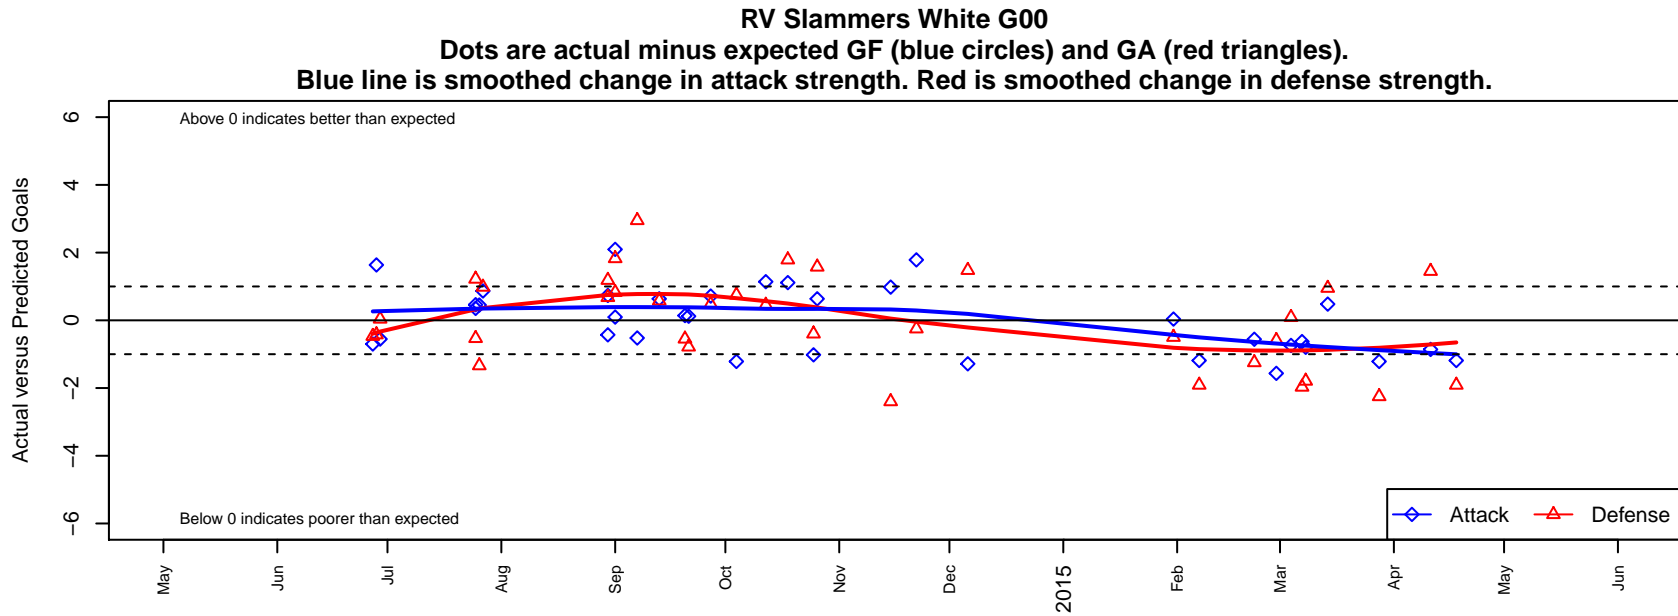

RV Slammers White G00

Rainier Valley Slammers
 Auburn, WA
 G00 total strength=941
 attack=1.75 defense=1.51
 fall league = RCL G00 Div 4
 spr league = Win RCL G00 Div 3
 notes= Haggett 2013

alt names used:
 RVS G00 White
 RVS White [G00]
 RVS Slammers G00 White
 RVS G00 White
 RVS Slammers G00 White
 RVS Slammers G00 White

Venues played:
 2014 RVS Classic GU14
 2014 Crossfire Select Cup GU14 Silver
 2014 Labor Day Cup GU14
 2014 RCL G00 Div 4
 2014 Win RCL G00 Div 3
 2014 WYS Presidents Cup G00 Division 2

**attack and defense variance (black dot)
relative to other teams
and top 10 in region**