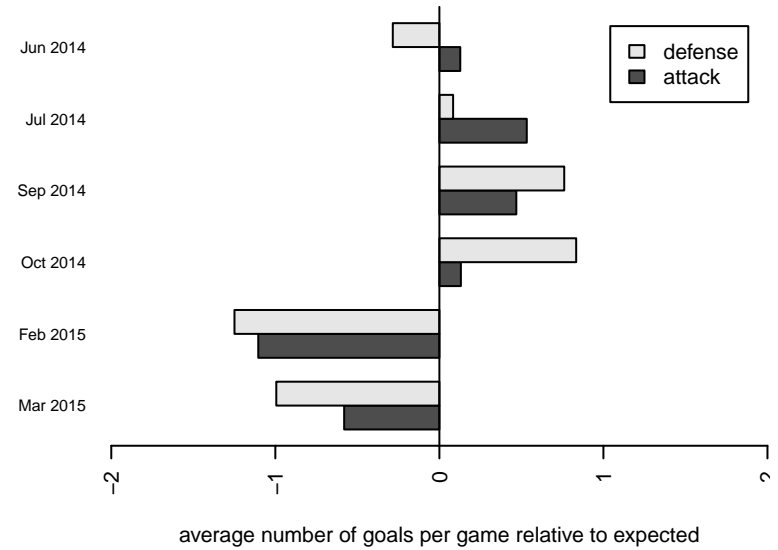

Performance relative to 13 month average