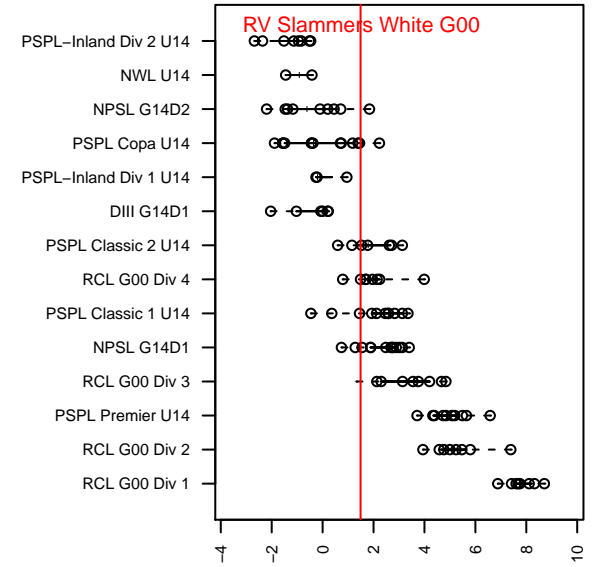

**attack and defense rating
relative to others at age
and all opponents in last 13 months**