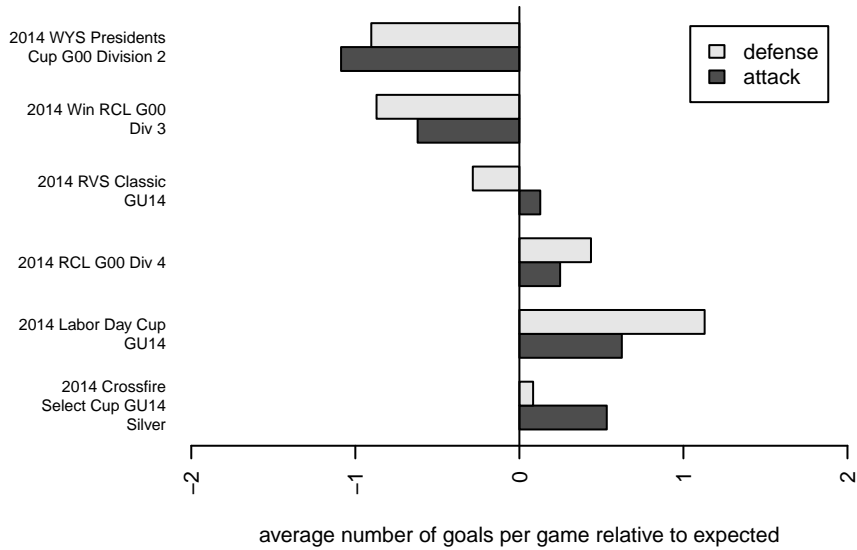

Performance relative to 13 month average